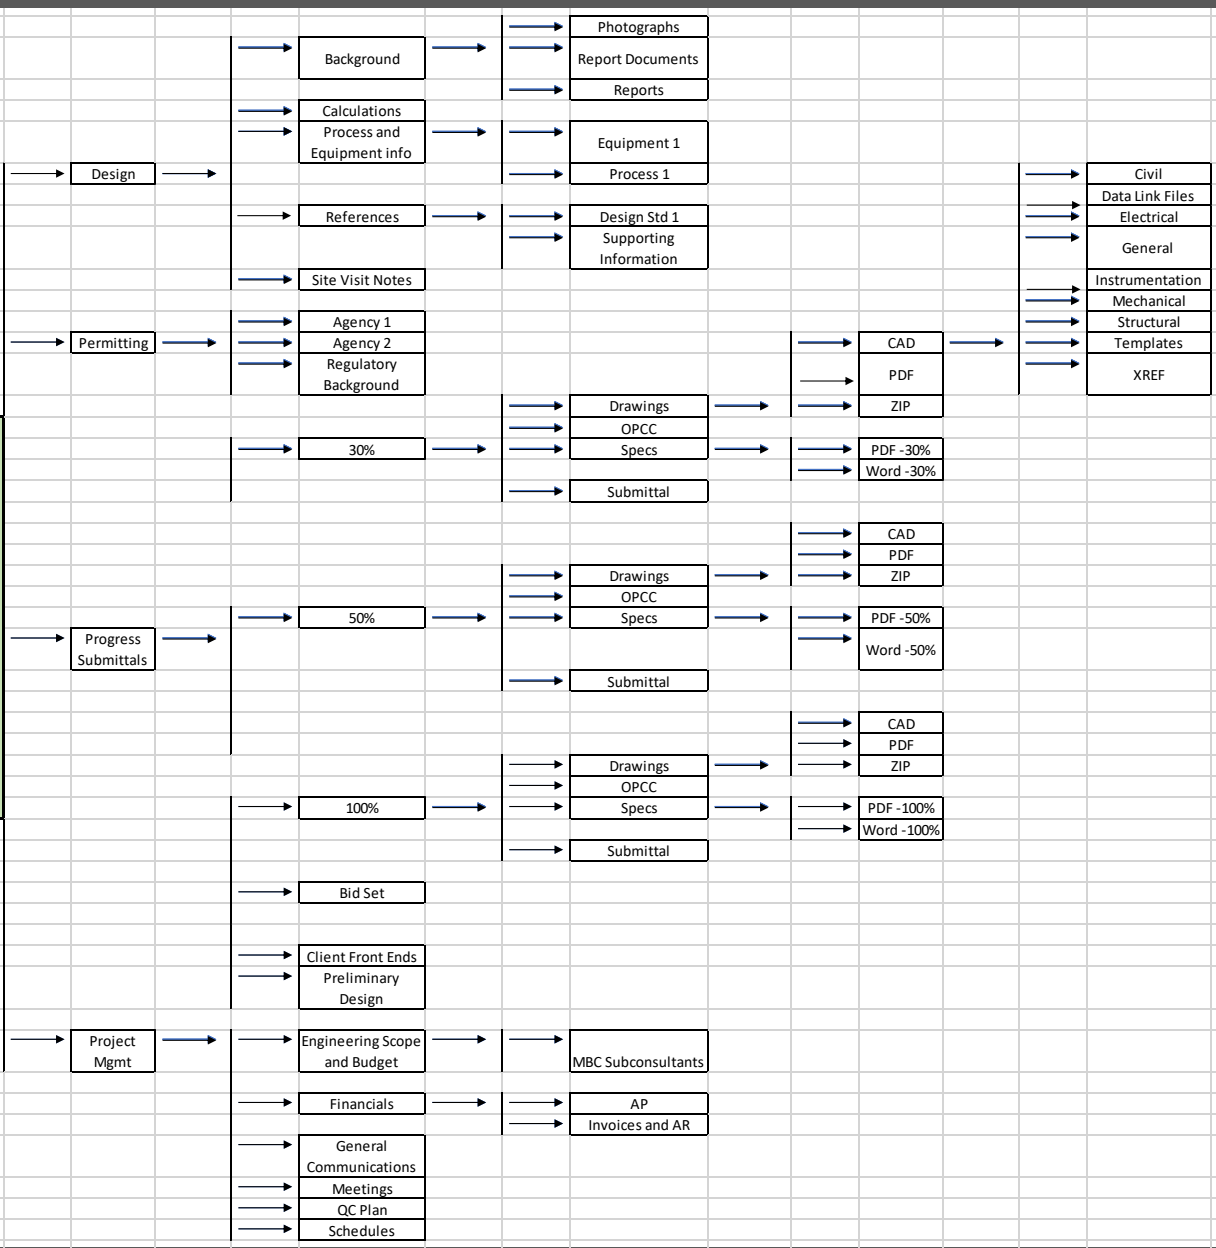

Design Project

Services During Construction (SDC) Project